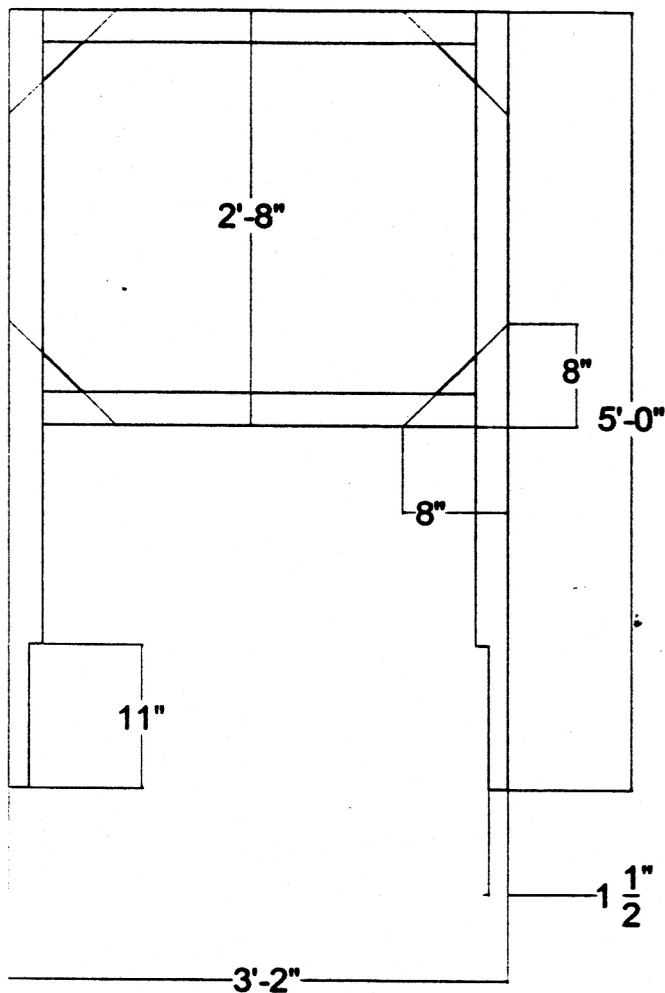

505 Constitution Blvd., Beaver Falls PA 15010

bvrpc.org

Rifle Range Target Frame

Notes:

1. Material is 1" x 3" Furring strips.
2. Corner gussets are 1/4" plywood.
3. A 32" x 38" piece of cardboard will cover target area.