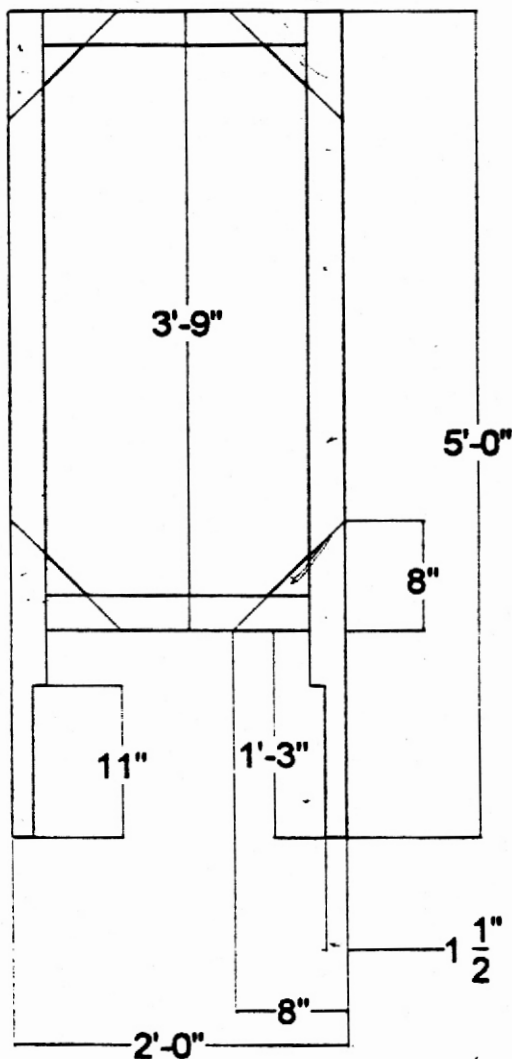

## Combat Range Target Frame

### Notes:

1. Material is 1" x 3" Furring strips.
2. Corner gussets are 1/4" plywood.
3. A 45" x 24" piece of cardboard will cover target area.