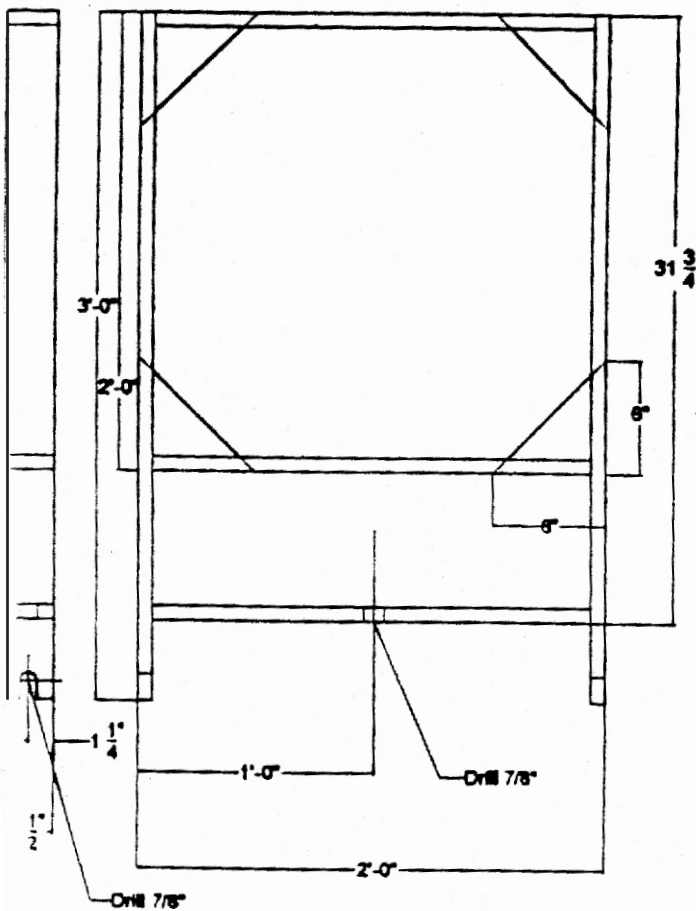

505 Constitution Blvd., Beaver Falls PA 15010

bvrpc.org

Bullseye Pistol Range Target Frame

Notes:

1. Material is 1" x 3" Furring Strips
2. Corner Gussets are 1/4" Plywood
3. A 24' x 24" piece of cardboard will cover target area.